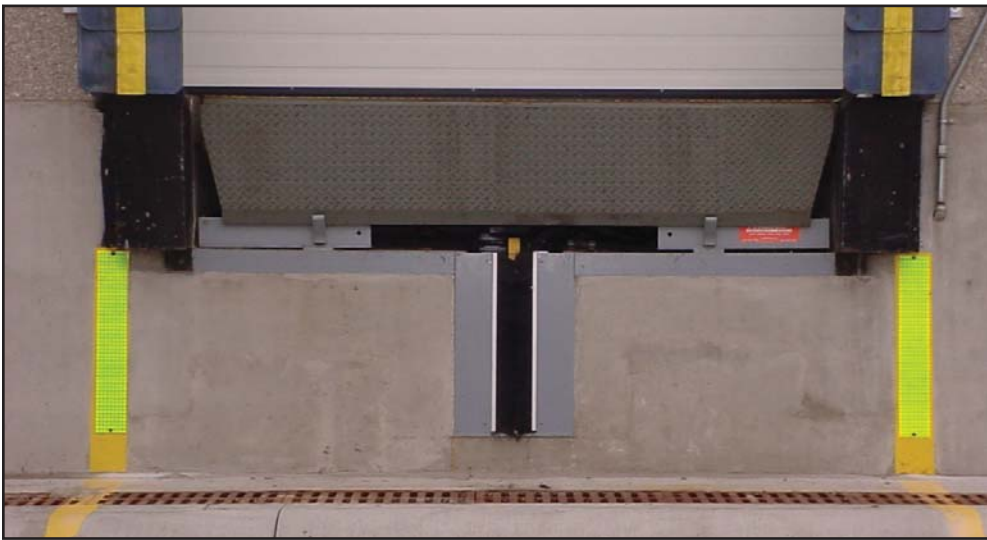

Bumper Guide

Bumper Guide Benefits

- *Reflect both sunlight and vehicle lights*
- *Installs in minutes using drive-in concrete anchors*
- *Improves visibility, making it easier for the truck driver to position at the dock*
- *UV protected for maximum life*
- *Aluminum backed to prevent rust*
- *Multi-directional, laser printed reflective materials accentuate the drive line*
- *Designed with low-light applications in mind (inside docks, night loading, shaded building)*
- *Compatible with any type of dock (Pit Style, EOD, Vertical, Scissors)*