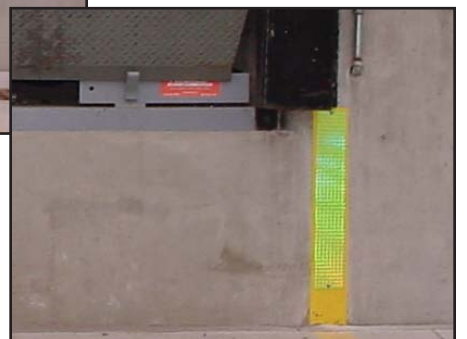

Bumper Guide

Bumper Guide Benefits

- *Reflect both sunlight and vehicle lights*
- *Installs in minutes using drive-in concrete anchors*
- *Improves visibility, making it easier for the truck driver to position at the dock*
- *UV protected for maximum life*
- *Aluminum backed to prevent rust*
- *Multi-directional, laser printed reflective materials accentuate the drive line*
- *Designed with low-light applications in mind (inside docks, night loading, shaded building)*
- *Compatible with any type of dock (Pit Style, EOD, Vertical, Scissors)*