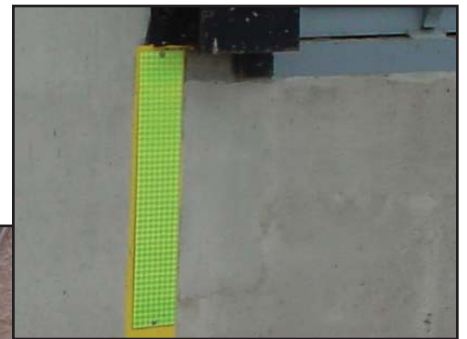

Bumper Guide

Bumper Guide Benefits

- *Reflect both sunlight and vehicle lights*
- *Installs in minutes using drive-in concrete anchors*
- *Improves visibility, making it easier for the truck driver to position at the dock*
- *UV protected for maximum life*
- *Aluminum backed to prevent rust*
- *Multi-directional, laser printed reflective materials accentuate the drive line*
- *Designed with low-light applications in mind (inside docks, night loading, shaded building)*
- *Compatible with any type of dock (Pit Style, EOD, Vertical, Scissors)*